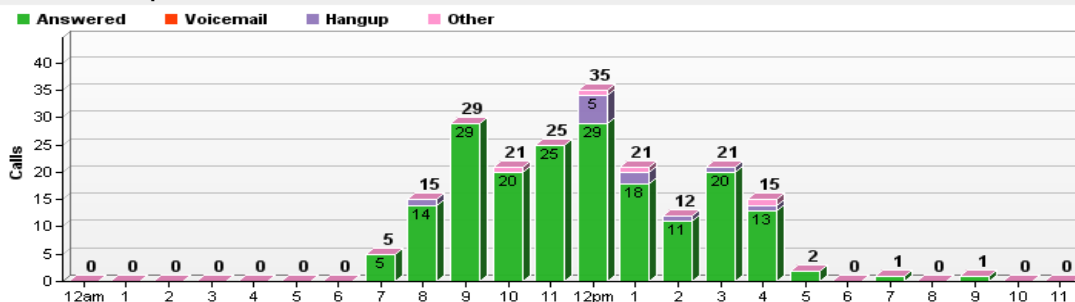

Reports Delivered to You Monthly

Calls Summary

01 Dec 2008 - 31 Dec 2008

All Groups All Campaigns

[Print](#) [Email](#)

Total Calls	203	Avg Duration	00:03:10
Unique Leads	152	Max Duration	00:18:50
Unique Minutes	721	Total Duration	10:43:58
Most Good Calls at	9:00am	Avg # of Rings	3.6
Most Bad Calls at	12:00pm	Max # of Rings	7.0

Leads per Day

Call Status by Day of Week

Call Status per Hour

Reverse Look Up Provided on Every In Bound Call From Your Website

(people's names have been blocked for their protection)

610-434-3456 Rebecca Rebecca==== ====PA====10301	Circular Ave 610-459-4343	27 Dec 11:08 AM	00:02:11	ANSWER
610-434-3456 J Scott J Scott==== ====PA====10301	610-459-4343	27 Dec 09:57 AM	00:03:02	ANSWER
610-434-3456 Mark Mark==== ====PA====10301	W Chester Pike 610-459-4343	27 Dec 09:38 AM	00:04:03	ANSWER
610-434-3456 Andrew Andrew==== ====PA====10301	803 610-459-4343	26 Dec 03:39 PM	00:02:33	ANSWER
610-434-3456 Michael Michael==== ====PA====19319	472 610-459-4343	26 Dec 02:27 PM	00:01:19	ANSWER
Cell Phone PA 484-340-0343 ====PA====19320	610-459-4343	26 Dec 01:57 PM	00:02:46	ANSWER
Cell Phone PA 610-636-8482 ====PA====19004	610-459-4343	26 Dec 01:55 PM	00:01:44	ANSWER
Cell Phone DE 302-388-4570 ====DE====19720	610-459-4343	26 Dec 12:44 PM	00:04:46	ANSWER
302-7-3-3 Melissa Melissa==== ====PA====10301	Philadelphia Pike 610-459-4343	26 Dec 12:25 PM	00:01:30	ANSWER
302-7-3-3 Banks Banks==== ====PA====10301	2 610-459-4343	26 Dec 12:23 PM	00:00:38	ANSWER
610-434-3456 Baker Baker==== ====PA====19319	472 610-459-4343	26 Dec 12:13 PM	00:01:43	ANSWER