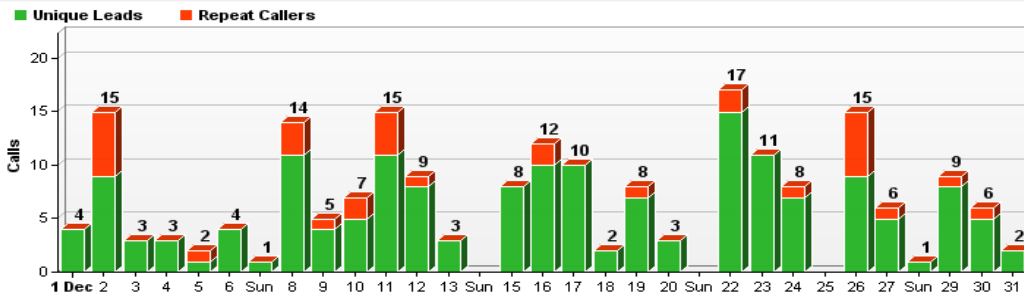

Reports Delivered to You Monthly

Calls Summary

01 Dec 2008 - 31 Dec 2008

All Groups All Campaigns

[Print](#) [Email](#)

Total Calls	203	Avg Duration	00:03:10
Unique Leads	152	Max Duration	00:18:50
Unique Minutes	721	Total Duration	10:43:58
Most Good Calls at	9:00am	Avg # of Rings	3.6
Most Bad Calls at	12:00pm	Max # of Rings	7.0

Leads per Day

Call Status by Day of Week

Call Status per Hour

Reverse Look Up Provided on Every In Bound Call From Your Website

(people's names have been blocked for their protection)

610-434-3456 Rebecca Rebecca==== ====PA====10301	Circular Ave 610-459-4343	27 Dec 11:08 AM	00:02:11	ANSWER
610-434-3456 J Scott J Scott==== ====PA====10301	610-459-4343	27 Dec 09:57 AM	00:03:02	ANSWER
610-434-3456 Mark Mark==== ====PA====10301	W Chester Pike 610-459-4343	27 Dec 09:38 AM	00:04:03	ANSWER
610-434-3456 Andrew Andrew==== ====PA====10301	803 610-459-4343	26 Dec 03:39 PM	00:02:33	ANSWER
610-434-3456 Michael Michael==== ====PA====19319	472 610-459-4343	26 Dec 02:27 PM	00:01:19	ANSWER
Cell Phone PA 484-340-0343 ====PA====19320	610-459-4343	26 Dec 01:57 PM	00:02:46	ANSWER
Cell Phone PA 610-636-8482 ====PA====19004	610-459-4343	26 Dec 01:55 PM	00:01:44	ANSWER
Cell Phone DE 302-388-4570 ====DE====19720	610-459-4343	26 Dec 12:44 PM	00:04:46	ANSWER
302-7-3-3 Melissa Melissa==== ====PA====10301	Philadelphia Pike 610-459-4343	26 Dec 12:25 PM	00:01:30	ANSWER
302-7-3-3 Banks Banks==== ====PA====10301	2 610-459-4343	26 Dec 12:23 PM	00:00:38	ANSWER
610-434-3456 Baker Baker==== ====PA====19319	472 610-459-4343	26 Dec 12:13 PM	00:01:43	ANSWER