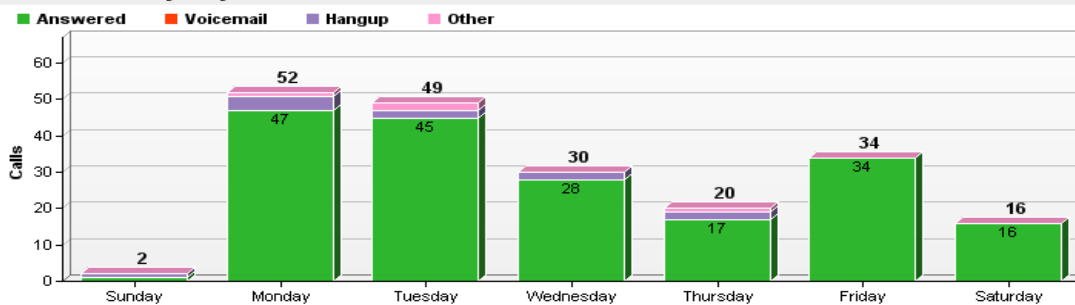

Reports Delivered to You Monthly

Calls Summary

01 Dec 2008 - 31 Dec 2008

All Groups All Campaigns

[Print](#) [Email](#)

Total Calls	203	Avg Duration	00:03:10
Unique Leads	152	Max Duration	00:18:50
Unique Minutes	721	Total Duration	10:43:58
Most Good Calls at	9:00am	Avg # of Rings	3.6
Most Bad Calls at	12:00pm	Max # of Rings	7.0

Leads per Day

Call Status by Day of Week

Call Status per Hour

Reverse Look Up Provided on Every In Bound Call From Your Website

(people's names have been blocked for their protection)

610-434-3456 Rebecca Rebecca==== ====PA====10301	Circular Ave 610-459-4343	27 Dec 11:08 AM	00:02:11	ANSWER
610-434-3456 J Scott J Scott==== ====PA====10301	610-459-4343	27 Dec 09:57 AM	00:03:02	ANSWER
610-434-3456 Mark Mark==== ====PA====10301	W Chester Pike 610-459-4343	27 Dec 09:38 AM	00:04:03	ANSWER
610-434-3456 Andrew Andrew==== ====PA====10301	803 610-459-4343	26 Dec 03:39 PM	00:02:33	ANSWER
610-434-3456 Michael Michael==== ====PA====19319	472 610-459-4343	26 Dec 02:27 PM	00:01:19	ANSWER
Cell Phone PA 484-340-0343 ====PA====19320	610-459-4343	26 Dec 01:57 PM	00:02:46	ANSWER
Cell Phone PA 610-636-8482 ====PA====19004	610-459-4343	26 Dec 01:55 PM	00:01:44	ANSWER
Cell Phone DE 302-388-4570 ====DE====19720	610-459-4343	26 Dec 12:44 PM	00:04:46	ANSWER
302-7-3-3 Melissa Melissa==== ====PA====10301	Philadelphia Pike 610-459-4343	26 Dec 12:25 PM	00:01:30	ANSWER
302-7-3-3 Banks Banks==== ====PA====10301	2 610-459-4343	26 Dec 12:23 PM	00:00:38	ANSWER
610-434-3456 Baker Baker==== ====PA====19319	472 610-459-4343	26 Dec 12:13 PM	00:01:43	ANSWER